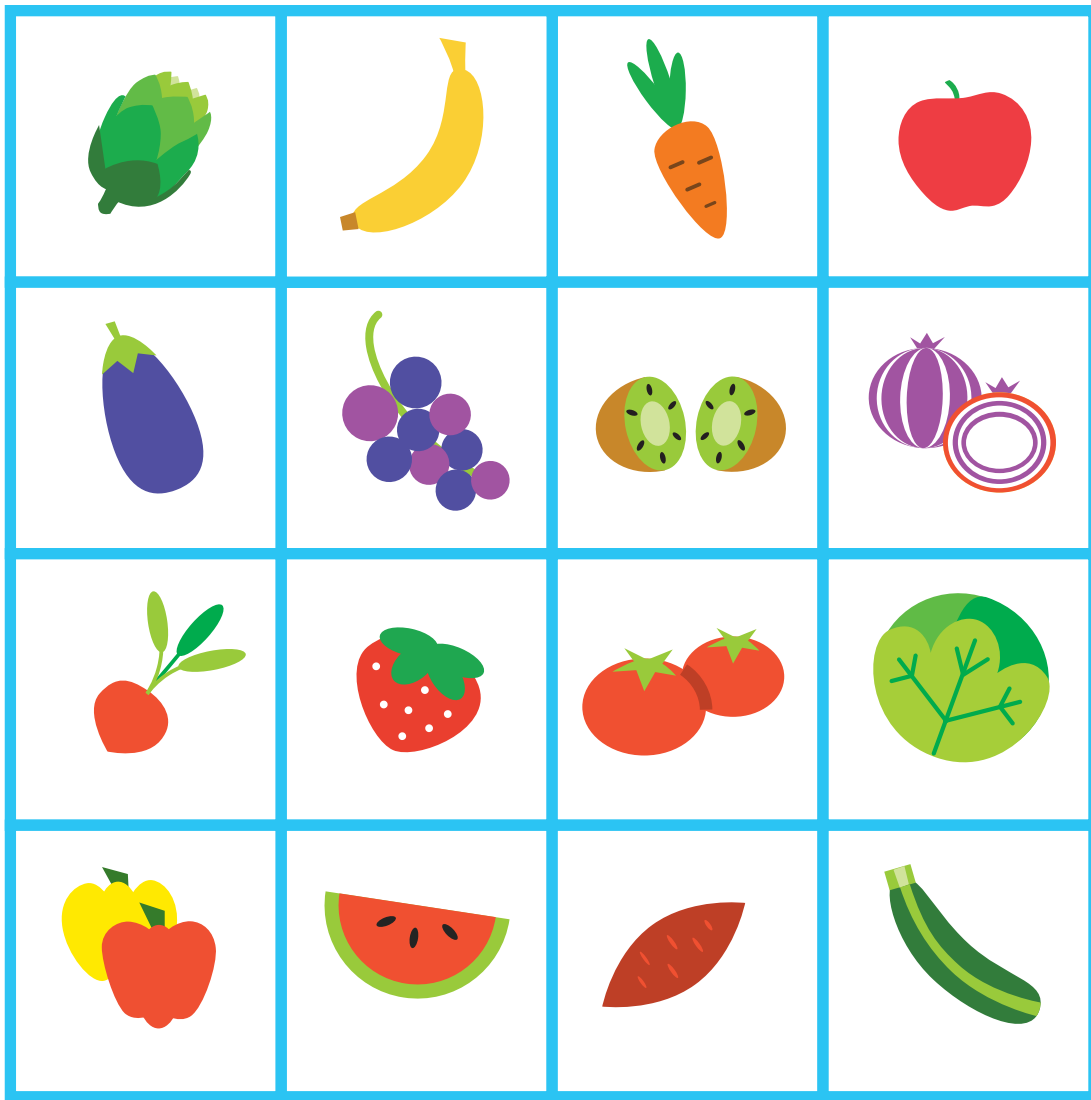

peg+cat

Grocery Bag Bingo

It's salad tossing time! Find real foods in the store that match these pictures. When you put an "X" through four in a row you've won Grocery Bag Bingo!

Ready To Learn.

Find more at: themarketat25th.com/pbskids

4

Watch
PEG + CAT
on the **PBS KIDS Video App**
ideastations.org/apps

How Will YOU Watch?

peg+cat

TEACHING CONCEPTS: **Math Fundamentals**

Through engaging stories and physical comedy, **PEG + CAT** inspires preschool children to see math as exciting, accessible, and fun. The show teaches measurement, shapes and patterns, and a wide range of fundamental pre-math skills, as established by the National Association for the Education of Young Children and the National Council for Teachers of Mathematics. It also teaches an inquiry-based approach to problem solving that children can use in their everyday lives.